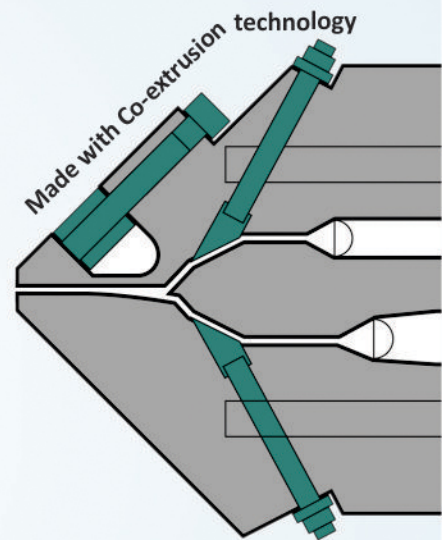

WPC CENTRE

for wood polymer composites

3 Layer PVC sheets for WPVC Doors

Available with PVC foils

- Made with Rigid PVC layers
- Shore D hardness > 80
- Surface density > 800
- Suitable for PVC WPC Door making
- Replacing conventional Ply
- Colors available on MOQ
- Regular colors: White, Ivory & Wood
- Thickness range: 3 mm, 4 mm, 5 mm, 6 mm

other brands & products

SOLVENT CEMENT
super adhesive polyvinyl glue

A venture of

HARDY SMITH
wood plastic composite technologies

Greenoplast Interio (P) Limited

E2 & E3, Ceramic Estate, Gota,
Ahmedabad - 382481, Gujarat, India.