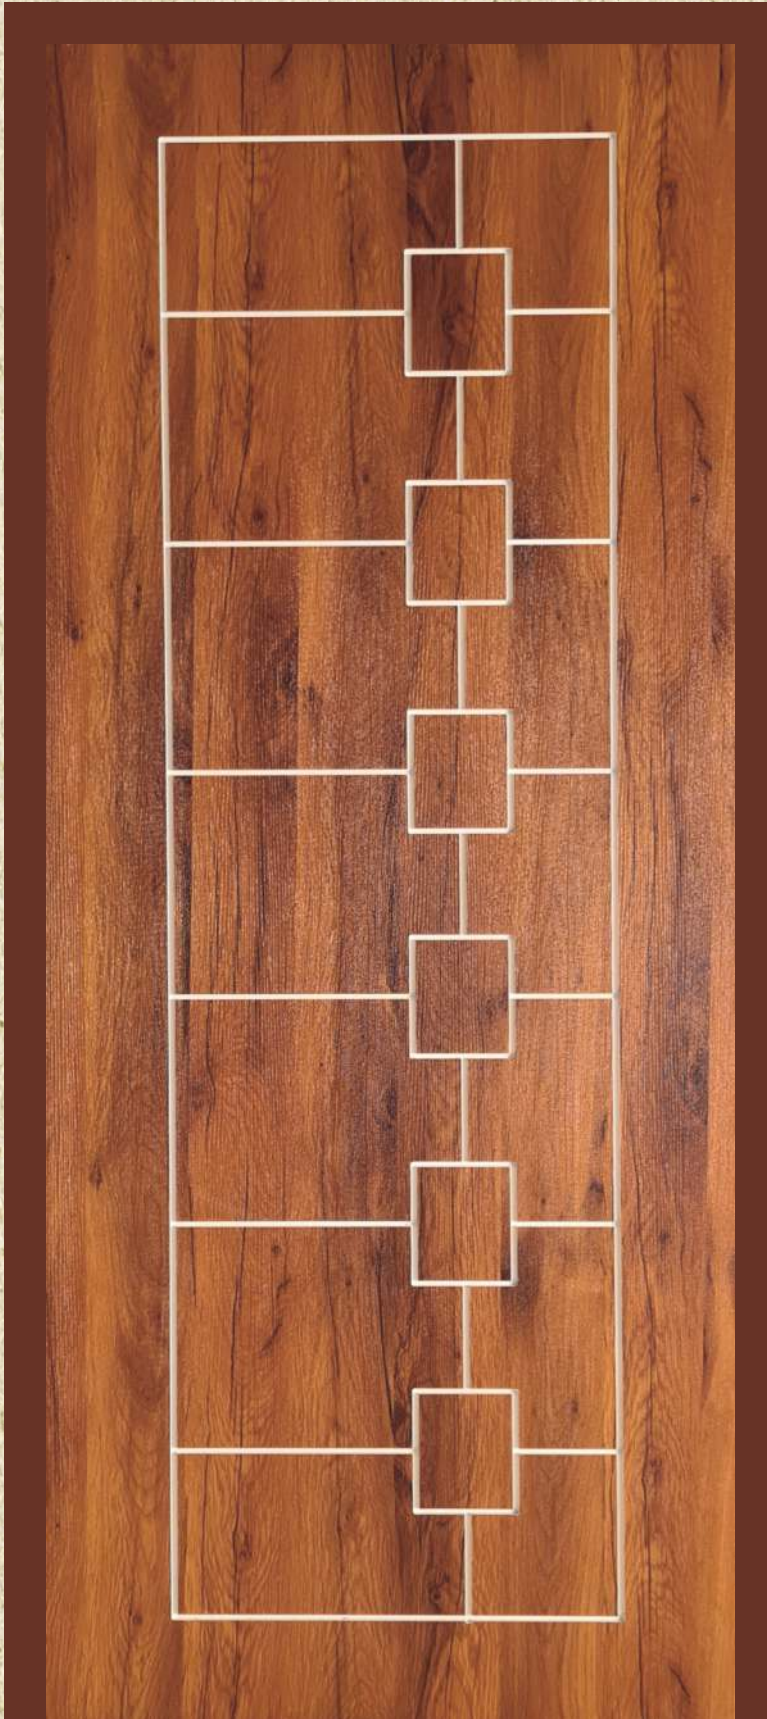

WPC PRELAM DOORS

'Reuse - Reduce - Recycle - Re create.'

A green initiative by **HARDY SMITH**, India.

WPC PRELAM DOORS

HERITAGE MARVEL

ROYAL

Thickness range (mm): 24, 28, 30
Width range (inch): 26, 27, 30, 32, 33, 36, 38
Length range (inch): 75, 78, 81, 84

Exclusive Designs | High density materials | best screw holding
Custom sizes | Ready to Hung | Wooden finishes | Best for project supply

Thickness range (mm): 24, 28, 30
Width range (inch): 26, 27, 30, 32, 33, 36, 38
Length range (inch): 75, 78, 81, 84

Exclusive Designs | High density materials | best screw holding
Custom sizes | Ready to Hung | Wooden finishes | Best for project supply

WPC PRELAM DOORS

HS - 102

Thickness range (mm): 24, 28, 30
Width range (inch): 26, 27, 30, 32, 33, 36, 38
Length range (inch): 75, 78, 81, 84